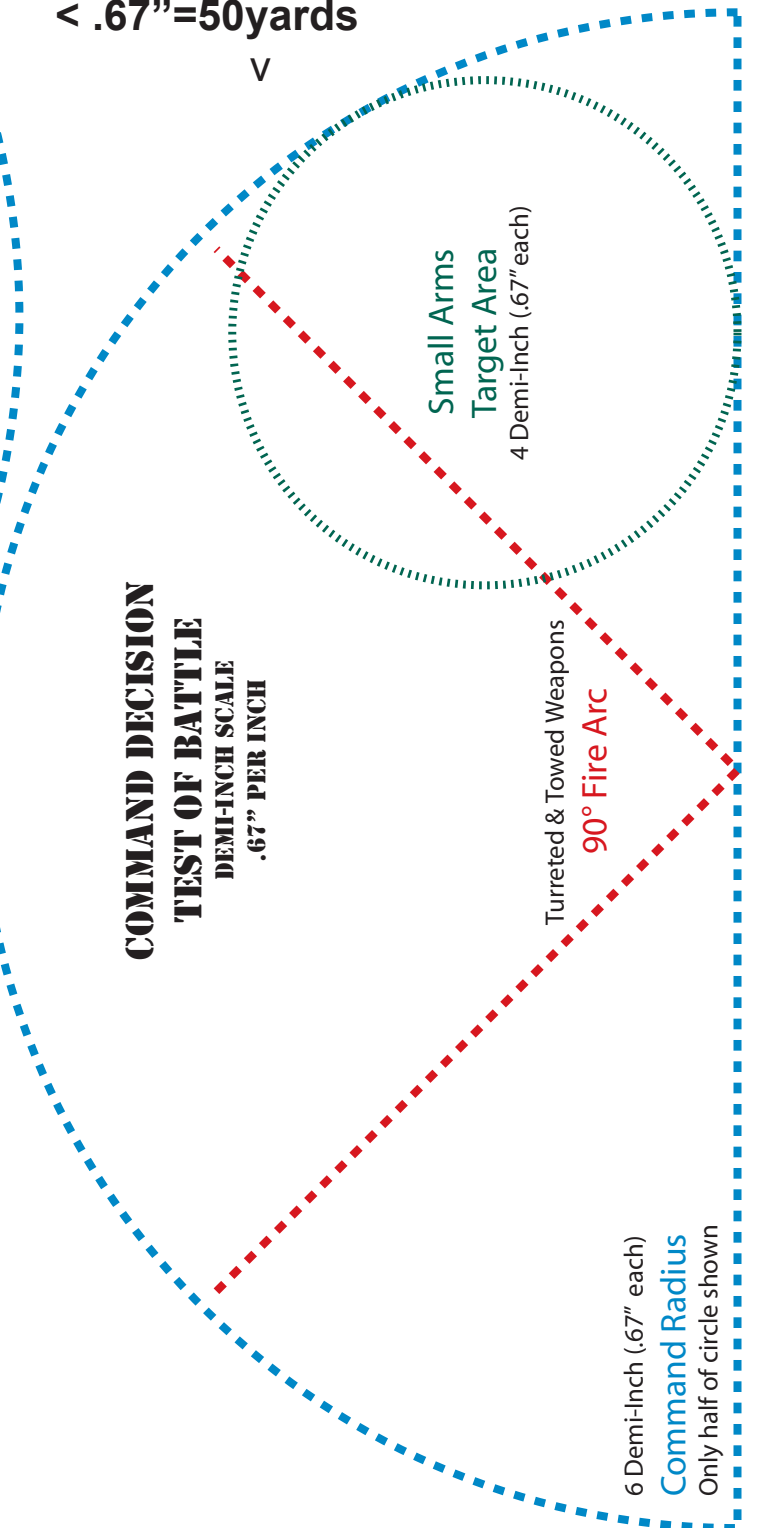

< .67" = 50 yards

because of the size, only 1/2 of the command area is shown

2cm=50yards v

1cm=50yards

**COMMAND DECISION TEST OF BATTLE**  
**DEMI-INCH SCALE**  
**2 CMS. PER INCH**

because of the size, only 1/2 of the command area is shown