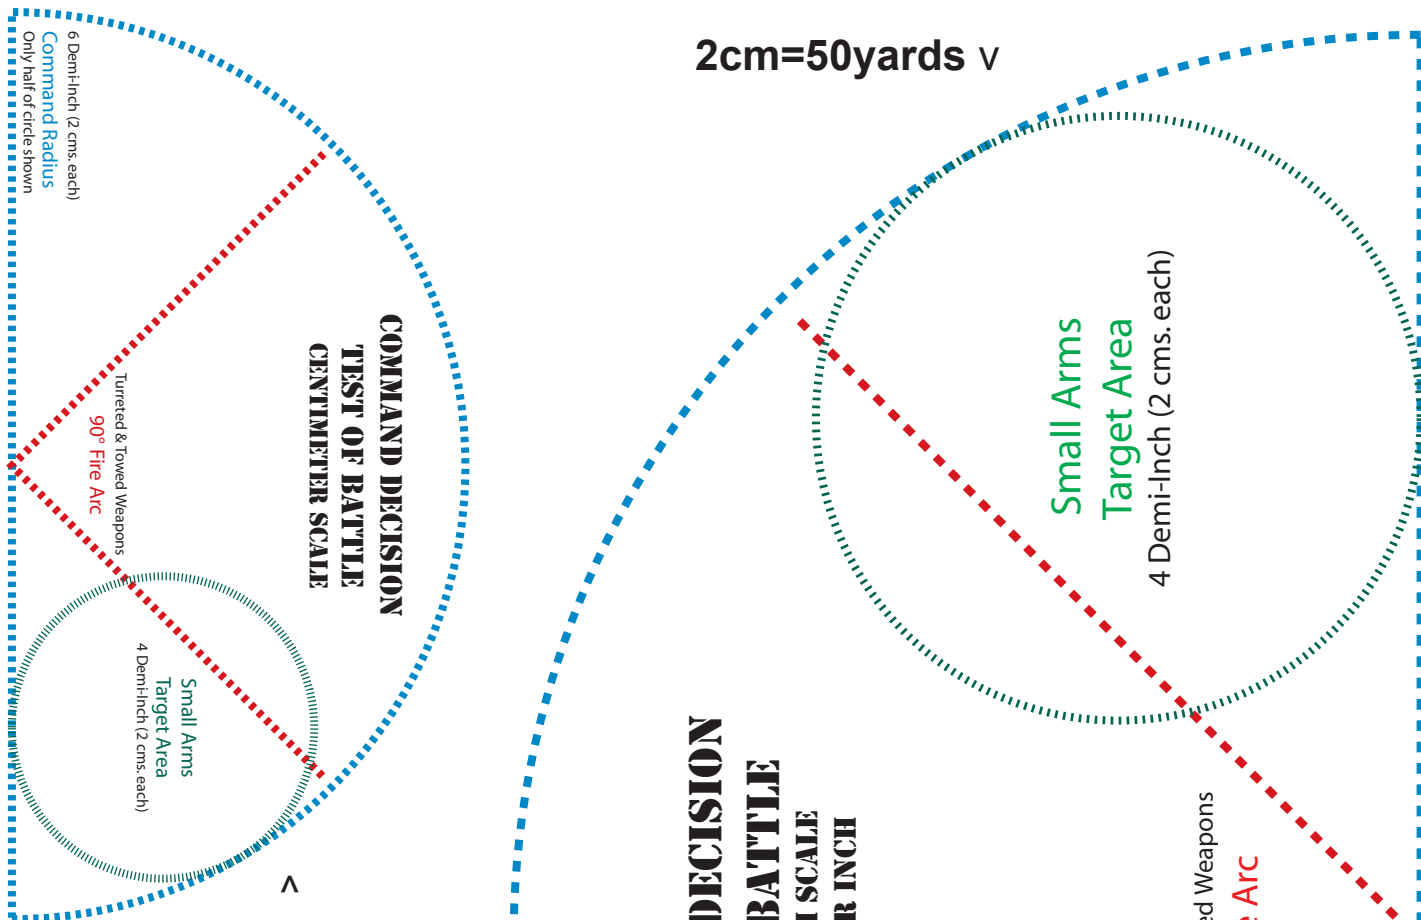

< .67" = 50 yards

because of the size, only 1/2 of the command area is shown

2cm=50yards v

1cm=50yards

**COMMAND DECISION TEST OF BATTLE**  
**DEMI-INCH SCALE**  
**2 CMS. PER INCH**

because of the size, only 1/2 of the command area is shown