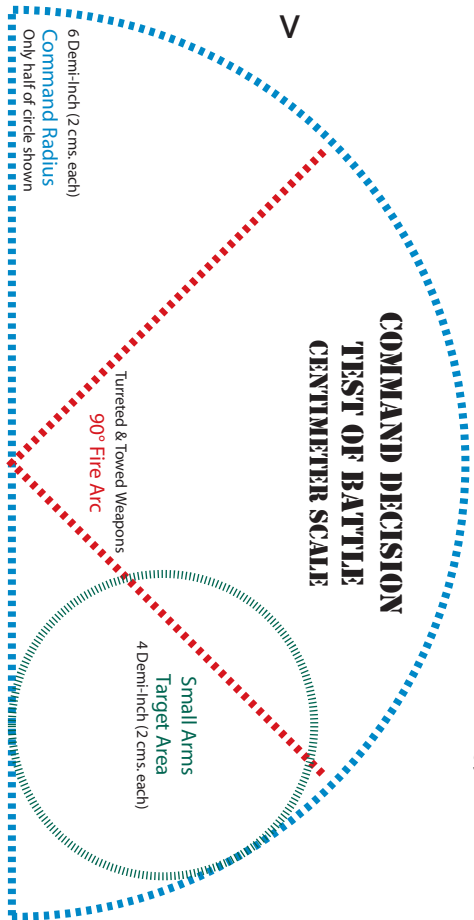

< .67" = 50 yards

because of the size, only 1/2 of the command area is shown

2cm=50yards v

1cm=50yards

**COMMAND DECISION TEST OF BATTLE**  
**DEMI-INCH SCALE**  
**2 CMS. PER INCH**

because of the size, only 1/2 of the command area is shown